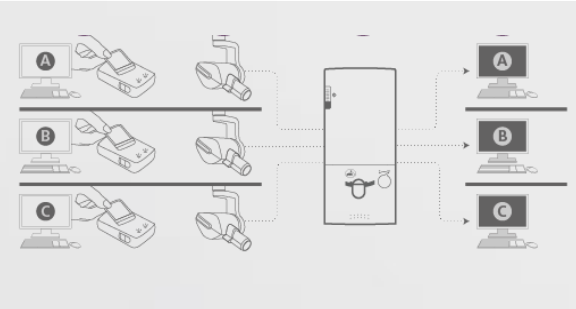

## AT A GLANCE

Film-like imaging plates

19  
LP/MM

High resolution images

Most common sizes

Smarter Scan & Go workflow

8  
seconds

Fast image read-out