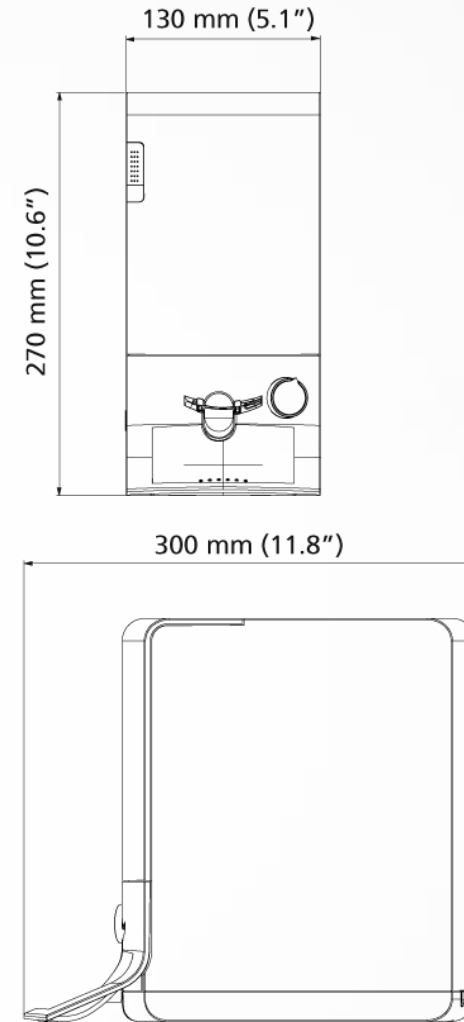

## QUICK COMPARISON

	CS 7200 Neo Edition	CS 7600
Use	Chairside / Shared use	Shared use / Multi-users
Theoretical resolution (max.)	25 lp/mm	25 lp/mm
True resolution (max.)	19 lp/mm	17 lp/mm
Smart Plates	✓	✓
Plate sizes	0-1-2	0-1-2-3-4
Examinations	Pediatric - Periapical - Bitewing	Pediatric - Periapical - Bitewing Long Bitewing - True occlusal
Time to first image	8 sec.	5 sec.
LCD screen with user instructions	-	✓

# Technical specifications

CS 7200	
Theoretical resolution (max)	25 lp/mm
Theoretical resolution (max)	19 lp/mm
Imaging plate sizes (Height x width)	Size 0 – 22 mm x 35 mm Size 1 – 24 mm x 40 mm Size 2 – 31 mm x 41 mm
Plate erasing	Automatic
Scan time	As little as 8 seconds for one image
Connectivity	USB and Ethernet
Power supply	100–240 V (ac), 50/60 Hz, 1.2 A
System dimensions (W x H x D)	130 x 270 x 300 mm 5.1 x 10.6 x 11.8 in.
Weight	3.5 kg