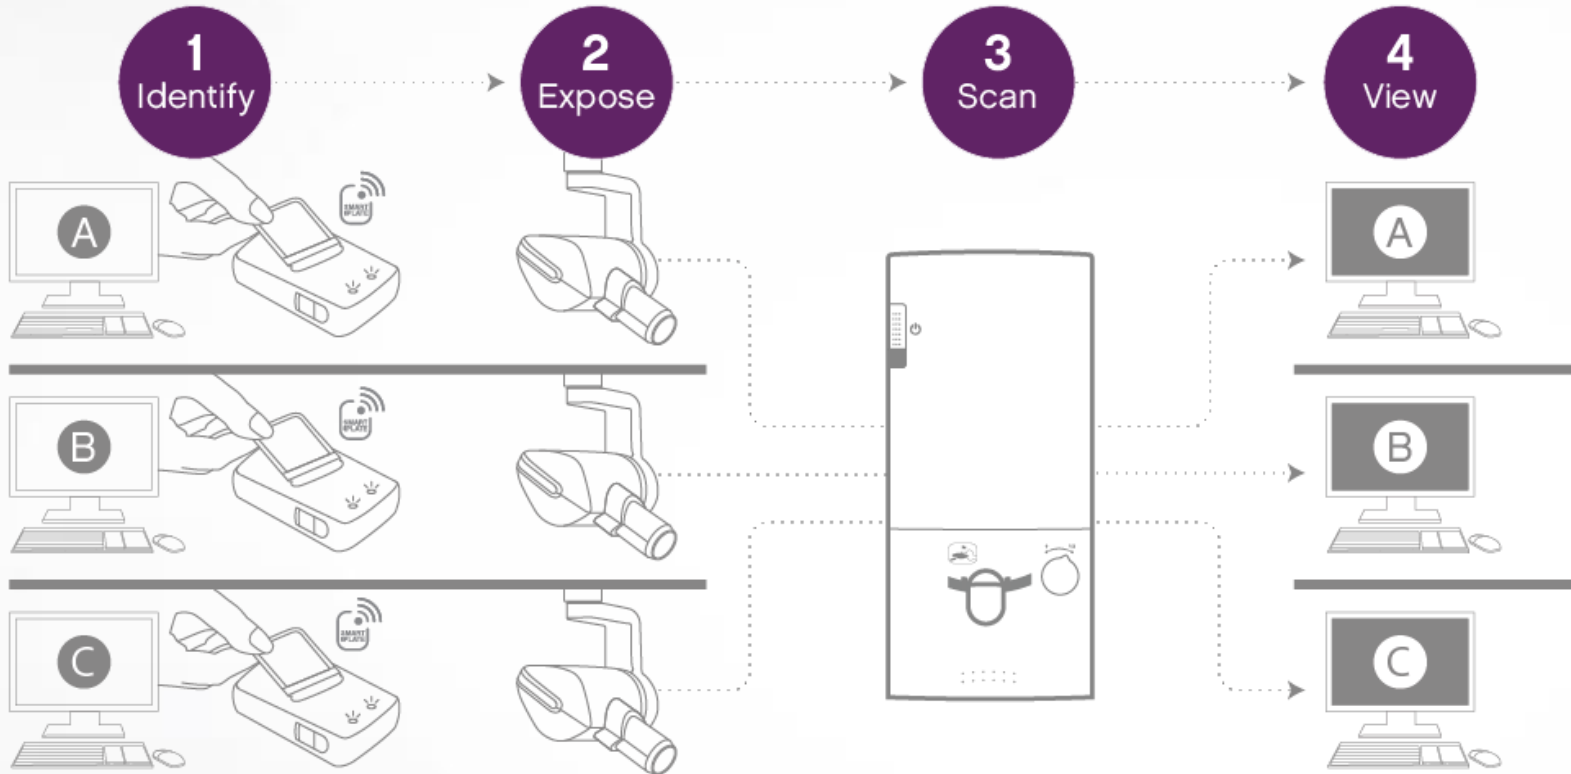

## FOUR EASY STEPS

**1** Identify the plate electronically

**2** Patient image is captured onto the plate.

**3** Plate is scanned and erased in one step. The plate is ready for reuse.

**4** Image appears within seconds, no click required.

# Scan & Go simplicity

## SMART WORKFLOW FOR GREATER EFFICIENCY

Plates are identified electronically prior to the exam

Plates are automatically recognized during scanning

Images are automatically sent to the appropriate computer and patient file

- Truly designed for multiple patients and multiple users
- Multiple users can use the system at the same time - without waiting in a queue
- Plates can be scanned in any order with no need for extra attention
- Eliminates risk of image mix ups and confusion